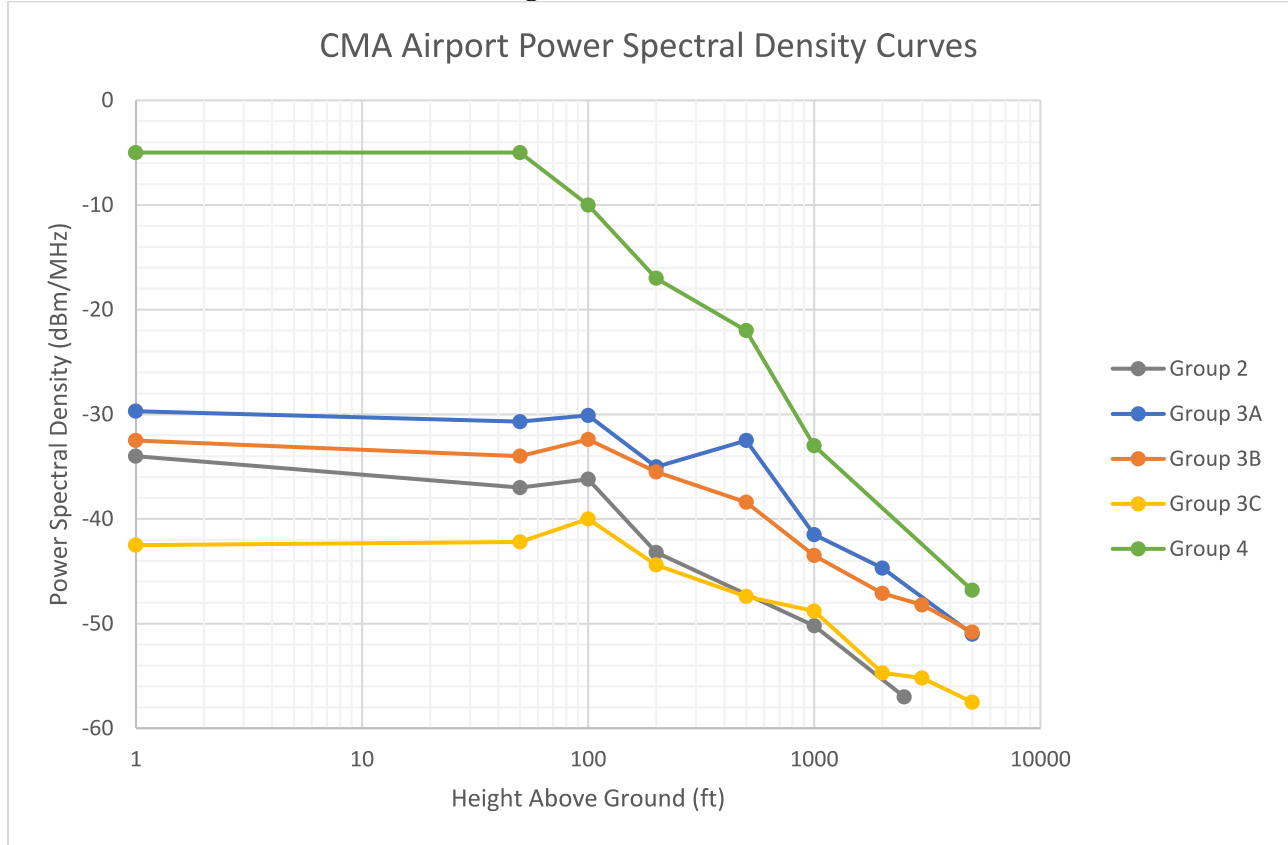

Figure #1: EIRP Elevation Masks for Outdoor C-Band 5G Base Stations

Figure #2: Coordination Zones (CZ) at 188 Airports in Table #1

Figure #3A: PSD Levels

Figure #3B: PSD Levels

CMA Airport Power Spectral Density Curves					
Curve Name	Group 2	Group 3A	Group 3B	Group 3C	Group 4
Applicable Frequencies	3700 to 3800 MHz	3700 to 3800 MHz	3800 to 3900 MHz	3900 to 3980 MHz	3700 to 3980 MHz
Applicable Dates	January 1, 2023, to February 28, 2023	March 1, 2023, to June 30, 2023	March 1, 2023, to June 30, 2023	March 1, 2023, to June 30, 2023	July 1, 2023, to Commitment Sunset Date
Height Above Ground (ft)	PSD (dBm/MHz)	PSD (dBm/MHz)	PSD (dBm/MHz)	PSD (dBm/MHz)	PSD (dBm/MHz)
1	-34	-29.7	-32.5	-42.5	-5
50	-37	-30.7	-34	-42.2	-5
100	-36.2	-30.1	-32.4	-40	-10
200	-43.2	-35.02	-35.5	-44.4	-17
500		-32.5	-38.4	-47.4	-22
1000	-50.2	-41.5	-43.5	-48.8	-33
2000		-44.7	-47.1	-54.7	
2500	-57				
3000			-48.2	-55.2	
5000		-51	-50.8	-57.5	-46.8