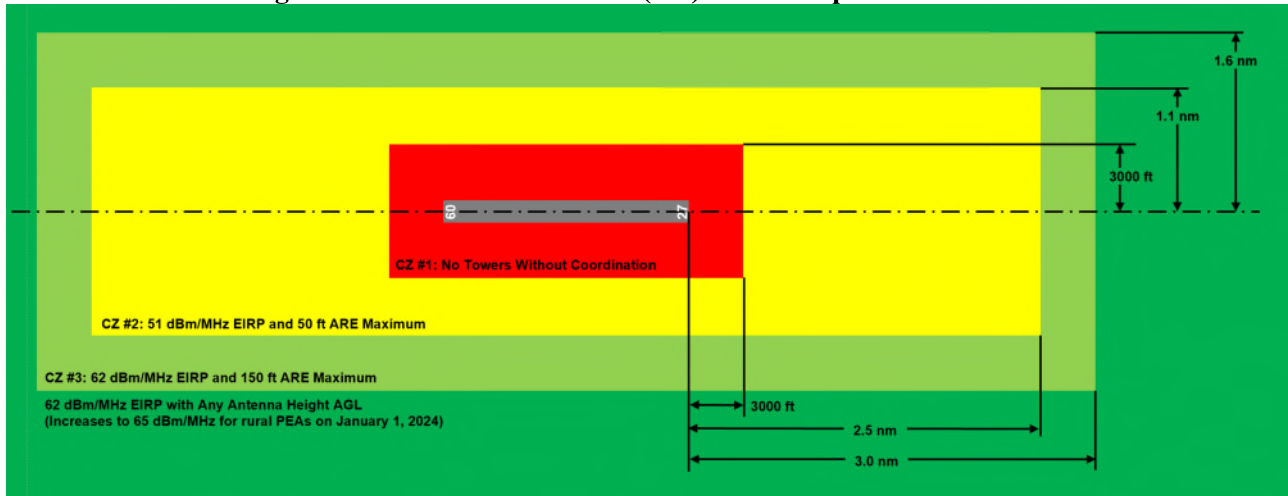

Figure #1: EIRP Elevation Masks for Outdoor C-Band 5G Base Stations

Figure #2: Coordination Zones (CZ) at 188 Airports in Table #1

Figure #3A: PSD Levels

Figure #3B: PSD Levels

CMA Airport Power Spectral Density Curves					
Curve Name	Group 2	Group 3A	Group 3B	Group 3C	Group 4
Applicable Frequencies	3700 to 3800 MHz	3700 to 3800 MHz	3800 to 3900 MHz	3900 to 3980 MHz	3700 to 3980 MHz
Applicable Dates	January 1, 2023, to February 28, 2023	March 1, 2023, to June 30, 2023	March 1, 2023, to June 30, 2023	March 1, 2023, to June 30, 2023	July 1, 2023, to Commitment Sunset Date
Height Above Ground (ft)	PSD (dBm/MHz)	PSD (dBm/MHz)	PSD (dBm/MHz)	PSD (dBm/MHz)	PSD (dBm/MHz)
1	-34	-29.7	-32.5	-42.5	-5
50	-37	-30.7	-34	-42.2	-5
100	-36.2	-30.1	-32.4	-40	-10
200	-43.2	-35.02	-35.5	-44.4	-17
500		-32.5	-38.4	-47.4	-22
1000	-50.2	-41.5	-43.5	-48.8	-33
2000		-44.7	-47.1	-54.7	
2500	-57				
3000			-48.2	-55.2	
5000		-51	-50.8	-57.5	-46.8