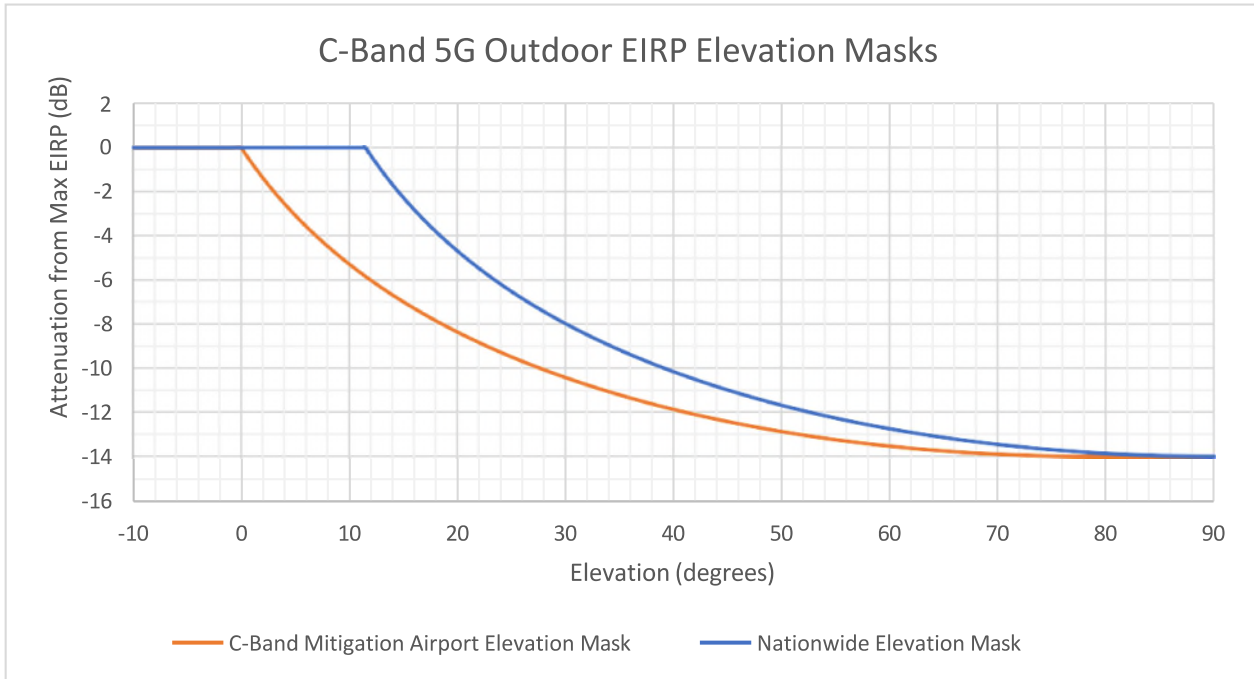

Figure #1: EIRP Elevation Masks for Outdoor C-Band 5G Base Stations

Figure #2: Coordination Zones (CZ) at 188 Airports in Table #1

Figure #3A: PSD Levels

Figure #3B: PSD Levels

CMA Airport Power Spectral Density Curves					
Curve Name	Group 2	Group 3A	Group 3B	Group 3C	Group 4
Applicable Frequencies	3700 to 3800 MHz	3700 to 3800 MHz	3800 to 3900 MHz	3900 to 3980 MHz	3700 to 3980 MHz
Applicable Dates	January 1, 2023, to February 28, 2023	March 1, 2023, to June 30, 2023	March 1, 2023, to June 30, 2023	March 1, 2023, to June 30, 2023	July 1, 2023, to Commitment Sunset Date
Height Above Ground (ft)	PSD (dBm/MHz)	PSD (dBm/MHz)	PSD (dBm/MHz)	PSD (dBm/MHz)	PSD (dBm/MHz)
1	-34	-29.7	-32.5	-42.5	-5
50	-37	-30.7	-34	-42.2	-5
100	-36.2	-30.1	-32.4	-40	-10
200	-43.2	-35.02	-35.5	-44.4	-17
500		-32.5	-38.4	-47.4	-22
1000	-50.2	-41.5	-43.5	-48.8	-33
2000		-44.7	-47.1	-54.7	
2500	-57				
3000			-48.2	-55.2	
5000		-51	-50.8	-57.5	-46.8