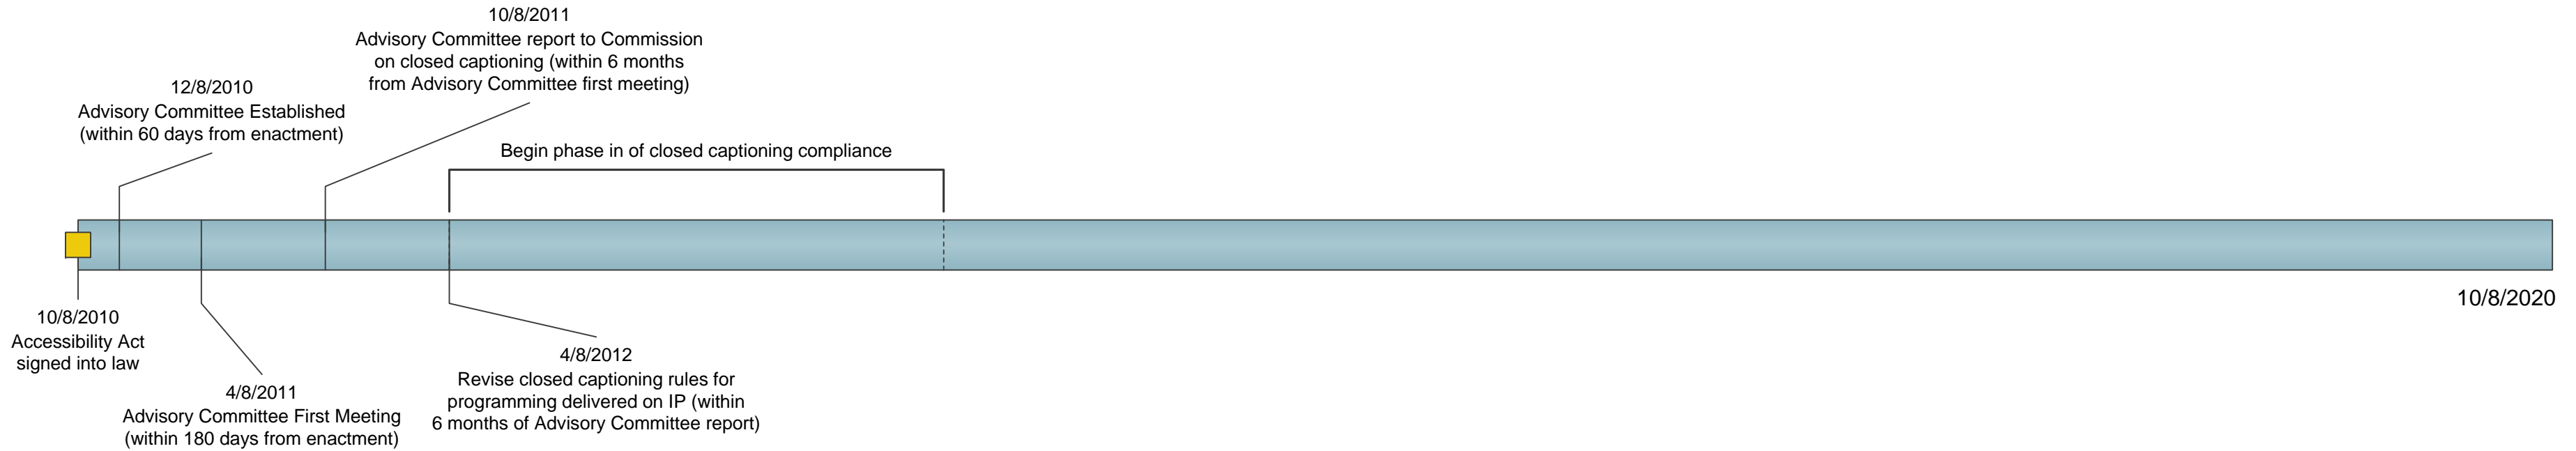

Closed Captioning